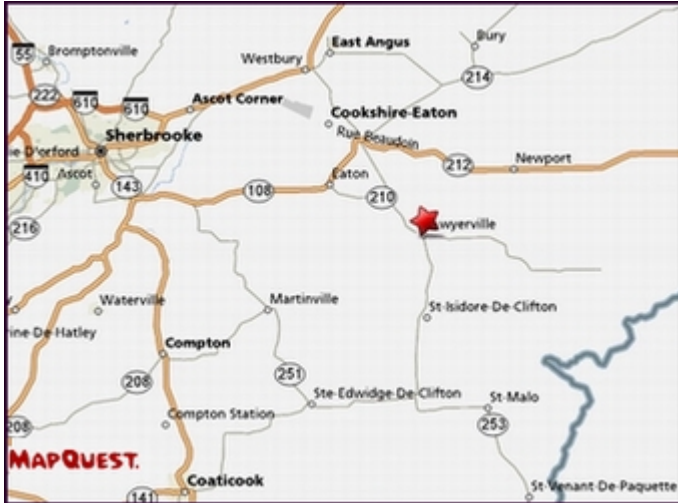

DIRECTIONS TO:

L'Elegance B&B

6 Cookshire Road, Sawyerville, Quebec J0B 3A0

tel. 819/889-1018

From Sherbrooke, Quebec - CANADA

1. Start out going SOUTH on RUE DES GRANDES-FOURCHES N/PROVINCIAL SECONDARY ROUTE 143 S toward RUE KING O/PROVINCIAL SECONDARY ROUTE 112 O. >>0.4 m
2. Turn RIGHT onto PROVINCIAL SECONDARY ROUTE 143/RUE ABERDEEN. >>0.1 m
3. Turn LEFT onto RUE WELLINGTON S/PROVINCIAL SECONDARY ROUTE 143. Continue to follow PROVINCIAL SECONDARY ROUTE 143. >>2.8 m
4. Turn LEFT onto PROVINCIAL SECONDARY ROUTE 108/RUE COLLEGE. Continue to follow PROVINCIAL SECONDARY ROUTE 108. >>10 m
5. Turn RIGHT onto PROVINCIAL SECONDARY ROUTE 210. >>3.2 m
6. Turn RIGHT onto PROVINCIAL SECONDARY ROUTE 210/PROVINCIAL SECONDARY ROUTE 253. >>2.8 m
7. End at 6 Rue de Cookshire Sawyerville, QC J0B

Estimated Time: 2.0 hours 10 minutes

Estimated Distance: 115 miles / 186km

From Colebrook, New Hampshire - USA

1. Start out going NORTH on US-3/MAIN ST/NH-26/DANIEL WEBSTER HWY toward BRIDGE ST. Continue to follow US-3/DANIEL WEBSTER HWY. >>9.5 m
2. Turn SLIGHT LEFT onto BRIDGE ST (Crossing into VERMONT). >>0.2 m
3. Merge onto AUTOROUTE 10 E. BRIDGE ST becomes VT-253 (Crossing into *CANADA* QUÉBEC). >>0.4 m
4. VT-253 becomes PROVINCIAL SECONDARY ROUTE 253. >>14.3 m
5. Turn LEFT onto RUE PRINCIPALE/PROVINCIAL SECONDARY ROUTE 253. Continue to follow PROVINCIAL SECONDARY ROUTE 253. >>13.5 m
6. Turn LEFT onto RUE DE COOKSHIRE/PROVINCIAL SECONDARY ROUTE 210/PROVINCIAL SECONDARY ROUTE 253 >>0.1 m
7. End at 6 Rue de Cookshire Sawyerville, QC J0B